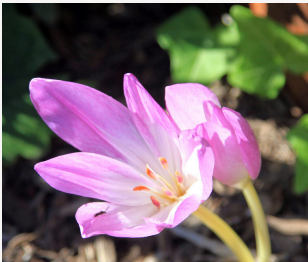

## Southeast Section

Summer at Little Island is a lively season filled with vibrant blooms. Throughout the park, you'll notice new blossoms every week, with the pale pastels of spring transitioning to brighter, more intense colors as the summer progresses. How many plants can you identify? Follow this guide to explore our various gardens.

# Southwest Section

*Anemone hupehensis*  
*var. japonica*  
'Pamina'

*Anemone tomentosa*  
'Lucky Charm'

*Anemone x hybrida*  
'Honorine Jobert'

*Buddleja x*  
'Pugster White'

*Colchicum giganteum*

*Hydrangea arborescens*  
'Wee White®'