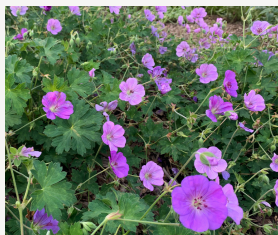

Geranium
'Azure Rush'