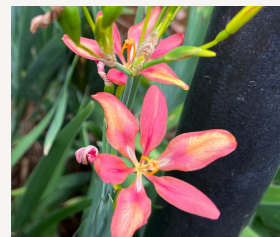

x Pardancanda norrisii
'Dazzler'