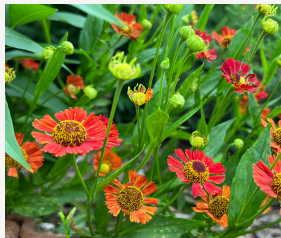

## Southeast Section

Summer at Little Island is a lively season filled with vibrant blooms. Throughout the park, you'll notice new blossoms every week, with the pale pastels of spring transitioning to brighter, more intense colors as the summer progresses. How many plants can you identify? Follow this guide to explore our various gardens.

# Northwest Section

*Agastache*  
'Kudos Gold'

*Agastache rupestris*  
'Apache Sunset'

*Sesleria autumnalis*

*Anemone sylvestris*

*Centranthus ruber*  
var. *coccineus*

*Ceratostigma*  
*plumbaginoides*

*Eutrochium dubium*  
'Baby Joe'